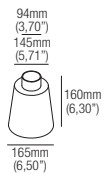

CSDS20

Recessing box

CSDS20.CP

Concrete pour housing for ingrade