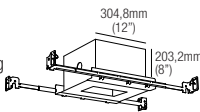

Airtight recessed housing for insulated ceiling

IC127X03230

Recessed housing for insulated ceiling

MP-X230

Baseplate

X03230

T-bar baseplate

500mA drivers