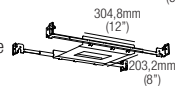

Airtight recessed housing for insulated ceiling

IC127X03230

Recessed housing for insulated ceiling

MP-X230

Baseplate

X03230

T-bar baseplate

500mA drivers