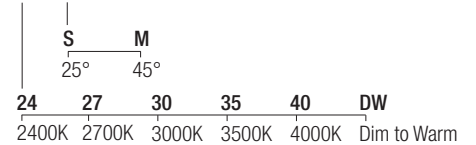

LN36 X 9 X

Accessories

Accessoires
Accesorios

LH01

Low luminance hex louvre

24VDC drivers

Alimentateurs 24VDC
Alimentadores 24VDC

CV2496A (1..18) IP65

Dimming: PHASE - 0-10V