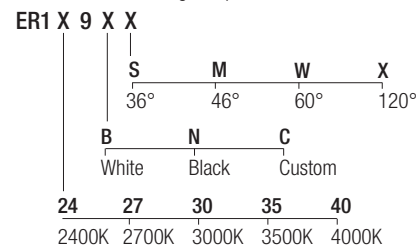

Code construction

Construction du code produit

Construcción del código de producto

Accessories

Accessoires

Accesorios

AT086R02070

Airtight recessed housing for insulated ceiling

IC086R02070

Recessed housing for insulated ceiling

MP-R070

Baseplate

R02070

T-bar baseplate

ZTC10U White

Plasterboard recessing frame

ZTC10U.BMK-WH White

ZTC10U.BMK-BLK Black

ZTC10U.BMK-CU Custom

Backmount frame for hard surfaces

LOD1

Low luminance hex louvre

24VDC drivers

Alimentateurs 24VDC

Alimentadores 24VDC

DLM.30 (1..3) IP20

Dimming: PHASE - 0-10V

DLM.60 (1..7) IP20

Dimming: PHASE - 0-10V

DLM.100 (1..12) IP20

Dimming: PHASE - 0-10V