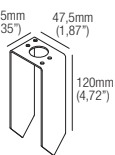

500mA drivers

Alimentateurs 500mA
Alimentadores 500mA

CCPRO10A-500 (1..2) IP20
Dimming: PHASE - 0-10V

CCPRO40A-500 (1..6) IP20
Dimming: PHASE - 0-10V