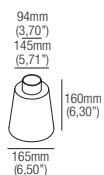

Accessories

Accessoires
Accesorios

CSDS20
Recessing box

CSDS20.CP

Concrete pour housing
for ingrade