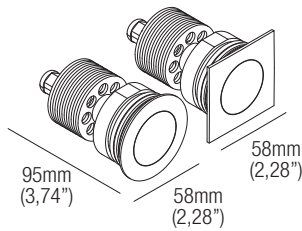

Dimensions
Dimensiones