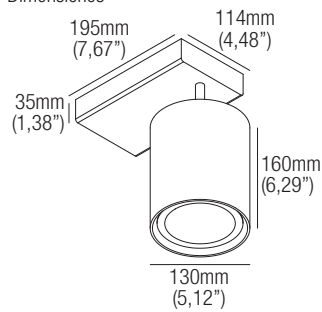

BULL 40 BASE
Surface projector

design Lapo Grassellini

The Bull Base range proposes spotlights for wall or ceiling installation in which minimal and sophisticated design marry an innovative dissipative concept to guarantee remarkable lightness and excellent heat flow management. The use of high quality COB LEDs, with CRI 85 and CRI 93, is complimented by clean and highly efficient optics. The colours of the head, base and shaft can be combined to create a fascinating compositional element.

Power	LED selection	CRI
Puissance	Sélection des LED	95
Potencia	Selección del LED	
36W	2-Step MacAdam	

Lumens
2700K 3400 lm
3000K 3660 lm
3500K 3780 lm
4000K 3900 lm

Dimensions
Dimensiones

Photometric diagrams