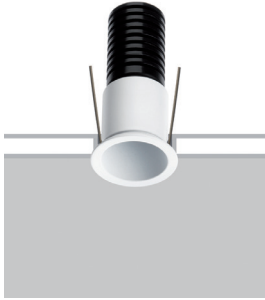

# BABA R6

Recessed optic downlight

design Roberto Mantovani

A range of recessed fixtures that combines an extremely refined and minimal design with a high visual comfort: the extremely thin edge and recessed optics make for an innovative and effective element. Equipped with Fidelity LED it places emphasis on CRI98 and R9 93. Available in two extremely clean and performing optics.