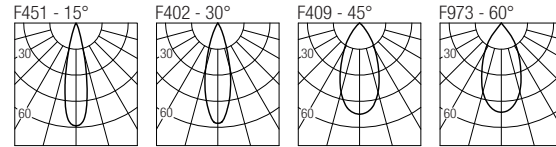

Photometric diagrams

Diagrammes photométriques
Diagramas fotométricos

Code construction

Construction du code produit
Construcción del código de producto

BW4 X X 9 X

1	2	3	4		
15°	30°	45°	60°		
24	27	30	35	40	DW TW
2400K	2700K	3000K	3500K	4000K	Dim to Warm Tunable White
1	5	C			
White	Black	Custom			

Accessories

Accessoires
Accesorios

AT064R01051

Airtight recessed housing for insulated ceiling

IC064R01051

Recessed housing for insulated ceiling

MP-R051

Baseplate

R01051

T-bar baseplate

LH02

Low luminance hex louvre

Static White 500mA drivers

Static White Alimentateurs 500mA
Static White Alimentadores 500mA

CCPRO10A-500 (1) IP20

Dimming: PHASE - 0-10V

CCPRO40A-500 (1..3) IP20

Dimming: PHASE - 0-10V

Dim to Warm 400mA drivers

Dim to Warm Alimentateurs 400mA
Dim to Warm Alimentadores 400mA

CCPRO10A-400 (1) IP20

Dimming: PHASE - 0-10V

CCPRO40A-400 (1..3) IP20

Dimming: PHASE - 0-10V

Tunable White 500mA drivers

Tunable White Alimentateurs 500mA
Tunable White Alimentadores 500mA

DL0561S1 (1..3) IP20

Dimming: 0-10V