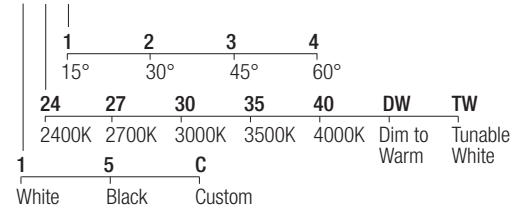

BW10 X X X

Accessories

Accessoires
Accesorios

AT064R01051

Airtight recessed housing for insulated ceiling

IC064R01051

Recessed housing for insulated ceiling

MP-R051

Baseplate

RO1051

T-bar baseplate

LH02

Low luminance hex louvre

Static White 500mA drivers

Static White Alimentateurs 500mA
Static White Alimentadores 500mA

CCPRO10A-500 (1) IP20

Dimming: PHASE - 0-10V

CCPRO40A-500 (1..3) IP20

Dimming: PHASE - 0-10V

Dim to Warm 400mA drivers

Dim to Warm Alimentateurs 400mA
Dim to Warm Alimentadores 400mA

CCPRO10A-400 (1) IP20

Dimming: PHASE - 0-10V

CCPRO40A-400 (1..3) IP20

Dimming: PHASE - 0-10V

Tunable White 500mA drivers

Tunable White Alimentateurs 500mA
Tunable White Alimentadores 500mA

DL0561S1 (1..3) IP20

Dimming: 0-10V