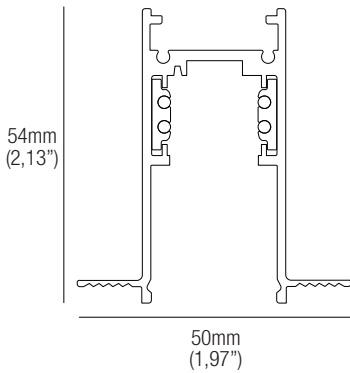

# 24V TRIMLESS DEEP TRACK

Linear system

IP20 Class 2 c  us made in Canada

A deep profile for trimless recessed applications. The LV track range is a miniaturized, highly versatile low voltage track lighting system, crafted with premium-grade materials and finishes. Featuring a no-tool modular configuration for the luminaires, it offers endless adaptability and possibilities.

## Dimensions

Dimensions