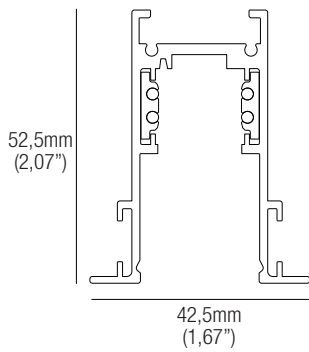

## Dimensions

**EC2-WH** White  
**EC2-BL** Black  
Aluminium end cap open

**CV1-WH** White  
**CV1-BL** Black  
Aluminium cover 1,22m (4')